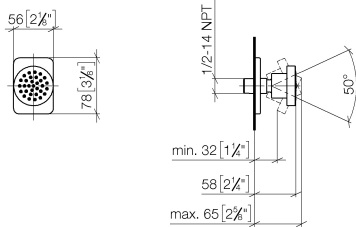

28 528 710

- spray head Ø 55mm
- ball-joint pivotable through 25° (in any direction)
- HORIZONTAL RAIN, max. flow rate 7 l/min (at 3 bar)
- anti-scale system
- rosette 78 x 55 mm
- 1/2" connection

 Chrome

28 528 710-00

 Brushed Platinum

28 528 710-06

To be provided by the customer. Zigbee Gateway!

Recommended miscellaneous

Concealed wall elbow -

35 085 970 90

- max. recess depth 163 mm
- min. recess depth 90 mm

28 528 710

mm [inches]

Flow rate chart

Certificates

LGA_38652.

28 528 710

Spare parts list

No.	Item Number	Name	Quantity used	Delivery time
1	09 14 10 098 90	seal	1	2
2	09 27 71 004-00	rosette	1	10
3	09 31 11 048 90	pin	1	2
4	09 23 30 026-00	nut	1	10
5	09 14 15 010 90	ring	1	2
6	09 16 01 014 90	ring	1	2
7	90 23 01 147 00 90	back-flow preventer	1	2
8	09 21 40 016-00	connection	1	10
9	09 14 10 015 90	seal	2	2